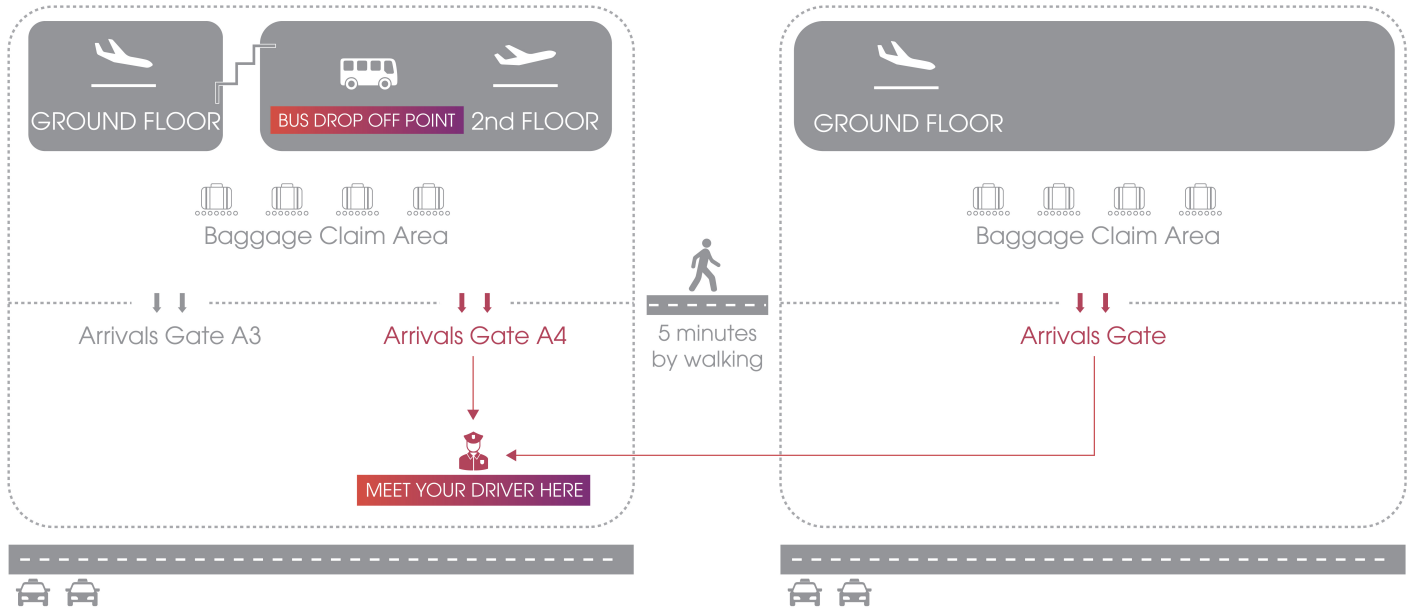

DA NANG INTERNATIONAL AIRPORT

SHUTTLE BUS DA NANG - HOI AN

DOMESTIC TERMINAL 1

INTERNATIONAL TERMINAL 2

Arrivals Gate A4 - Domestic Terminal

HOW TO FIND US AT THE AIRPORT

Meet your driver at **Arrivals Gate A4 - Domestic Terminal**, driver will be waiting holding a sign with logo Barri Ann Travel on it. If you have any difficulty in locating our meeting point or in the event of being delayed at customs or baggage area, please call Hotline +84-915 105 499 (VIE) | +84 934 936 121 (ENG)