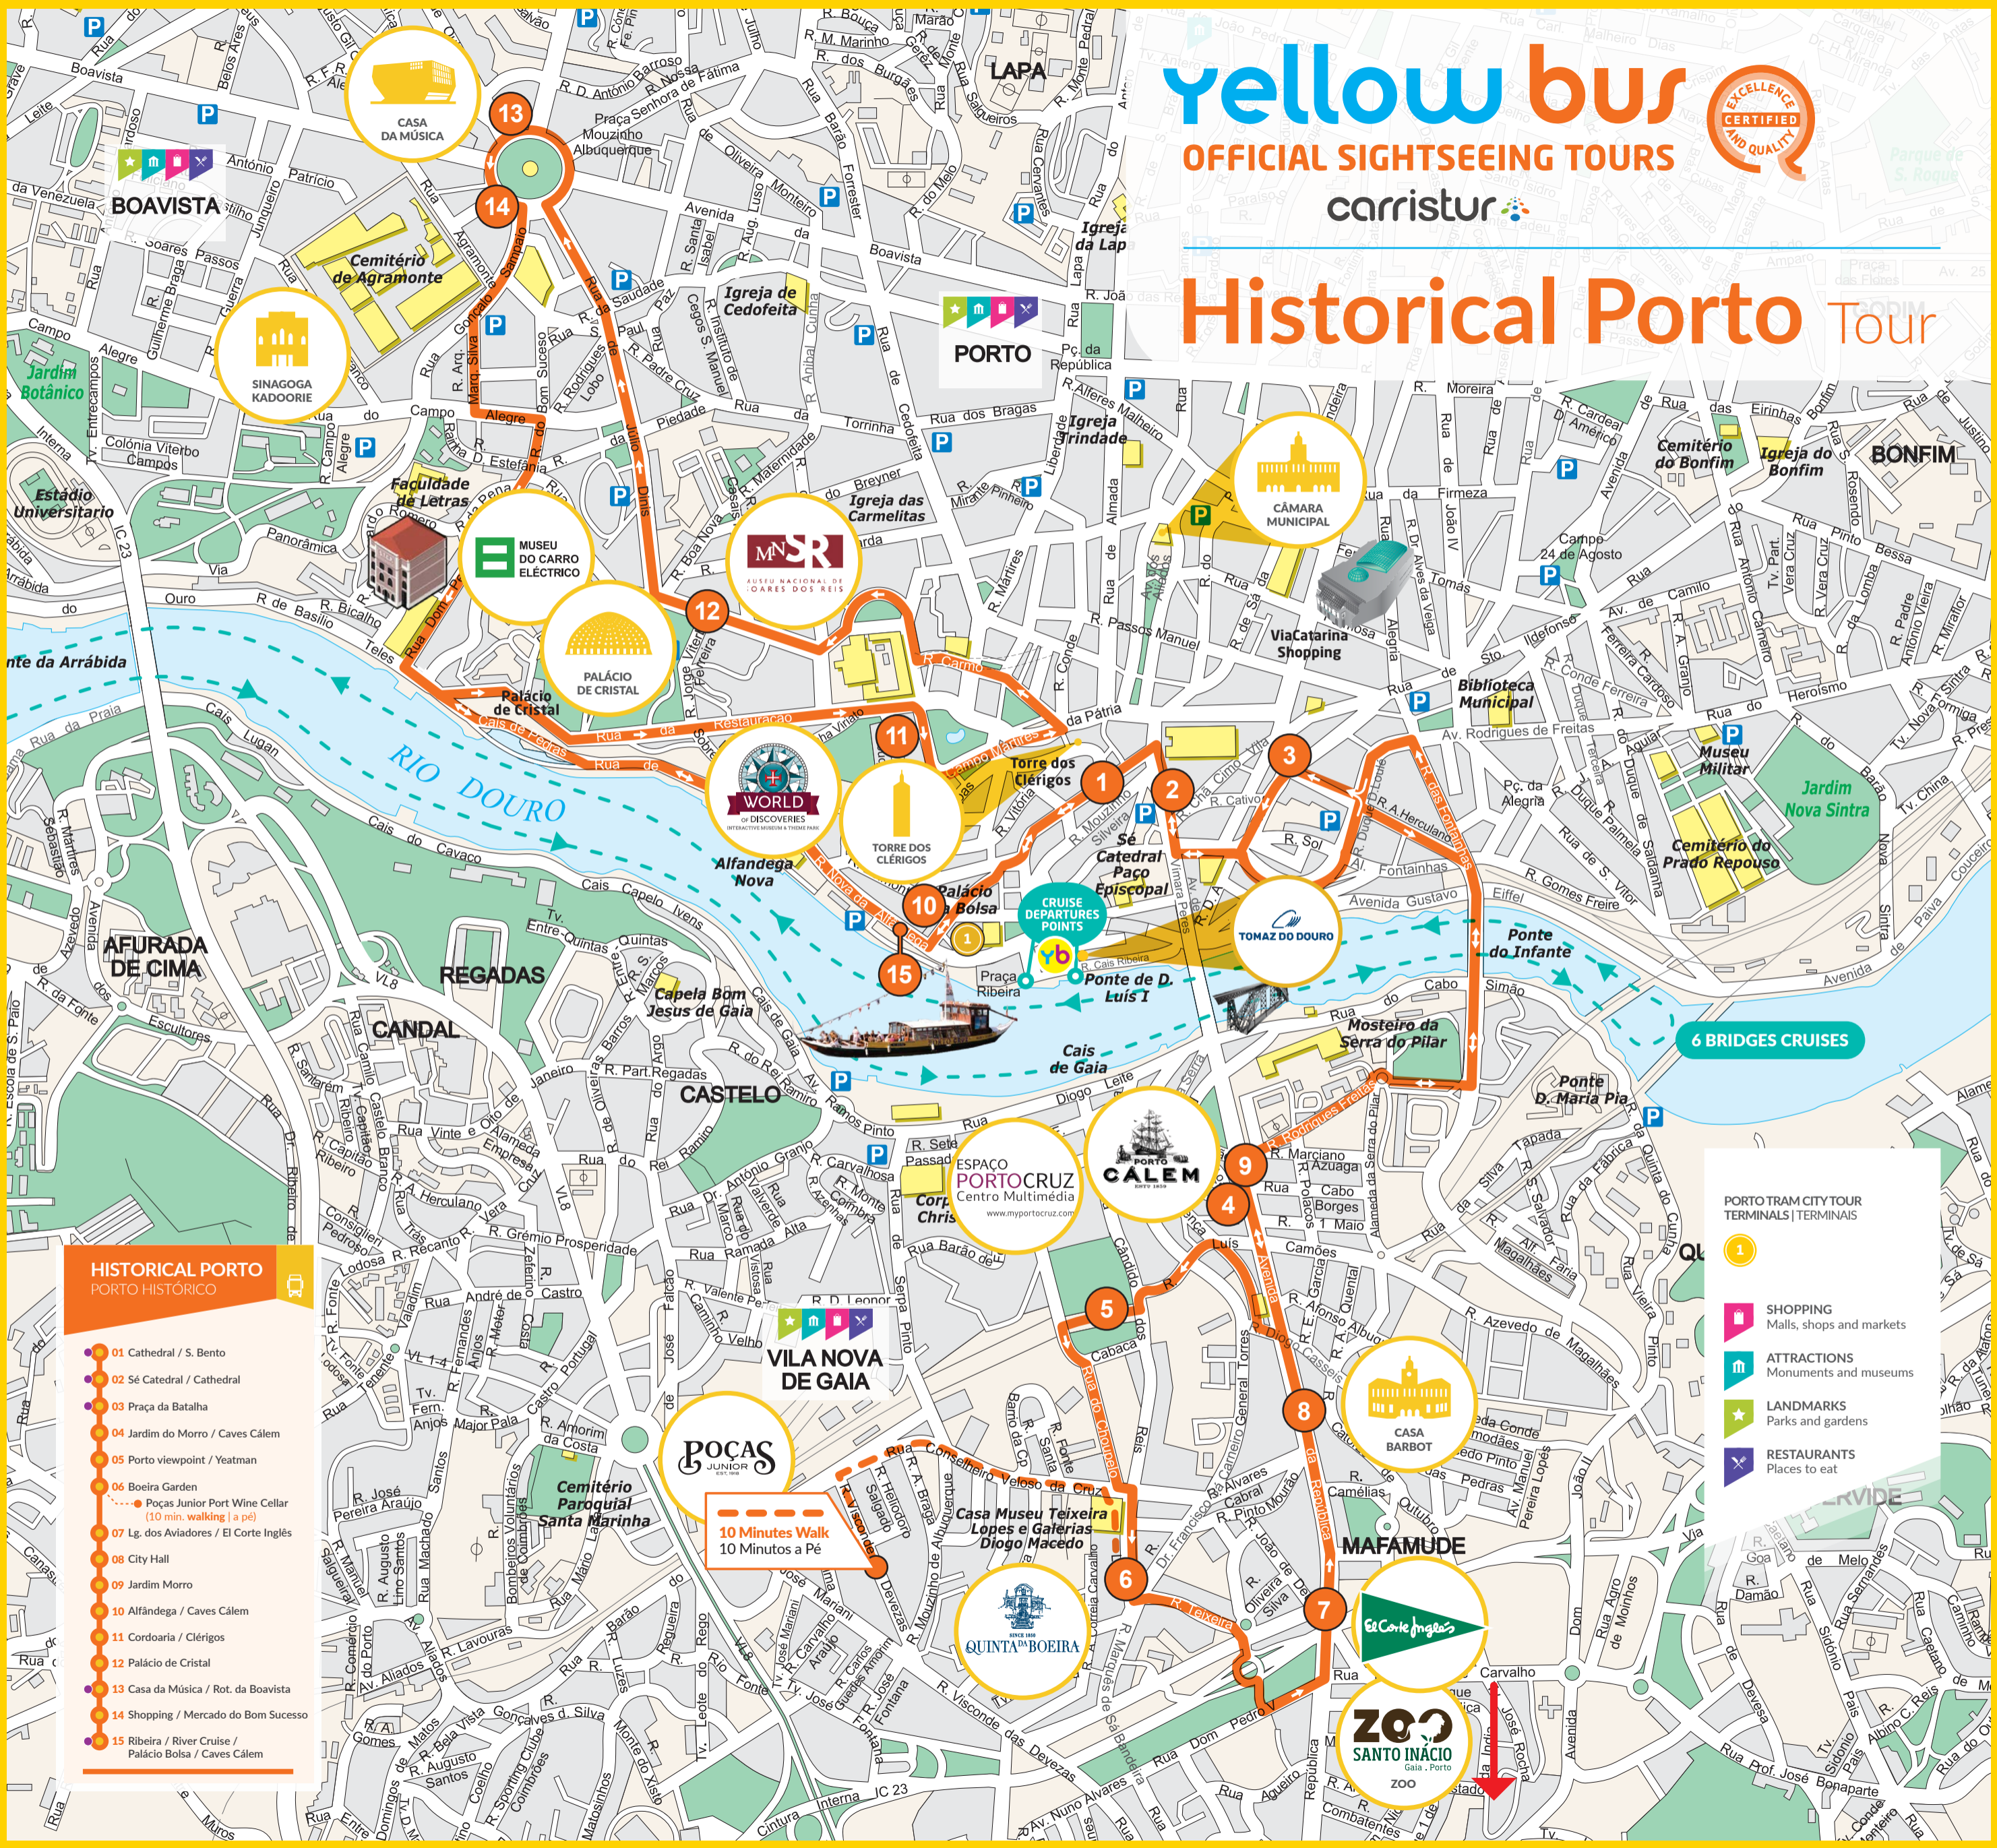

yellow bus

OFFICIAL SIGHTSEEING TOURS

carristur

Historical Porto Tour

6 BRIDGES CRUISES

- ### HISTORICAL PORTO
- PORTO HISTÓRICO
- 01 Cathedral / S. Bento
 - 02 Sé Catedral / Cathedral
 - 03 Praça da Batalha
 - 04 Jardim do Morro / Caves Calem
 - 05 Porto viewpoint / Yeatman
 - 06 Boeira Garden
 - 07 Poças Junior Port Wine Cellar (10 min. walking | a pé)
 - 08 City Hall
 - 09 Jardim Morro
 - 10 Alfândega / Caves Calem
 - 11 Cordoaria / Clérigos
 - 12 Palácio de Cristal
 - 13 Casa da Música / Rot. da Boavista
 - 14 Shopping / Mercado do Bom Sucesso
 - 15 Ribeira / River Cruise / Palácio Bolsa / Caves Calem

- ### PORTO TRAM CITY TOUR
- TERMINALS | TERMINAIS
- 1
 - SHOPPING
Malls, shops and markets
 - ATTRACTIONS
Monuments and museums
 - LANDMARKS
Parks and gardens
 - RESTAURANTS
Places to eat

10 Minutes Walk
10 Minutos a Pé