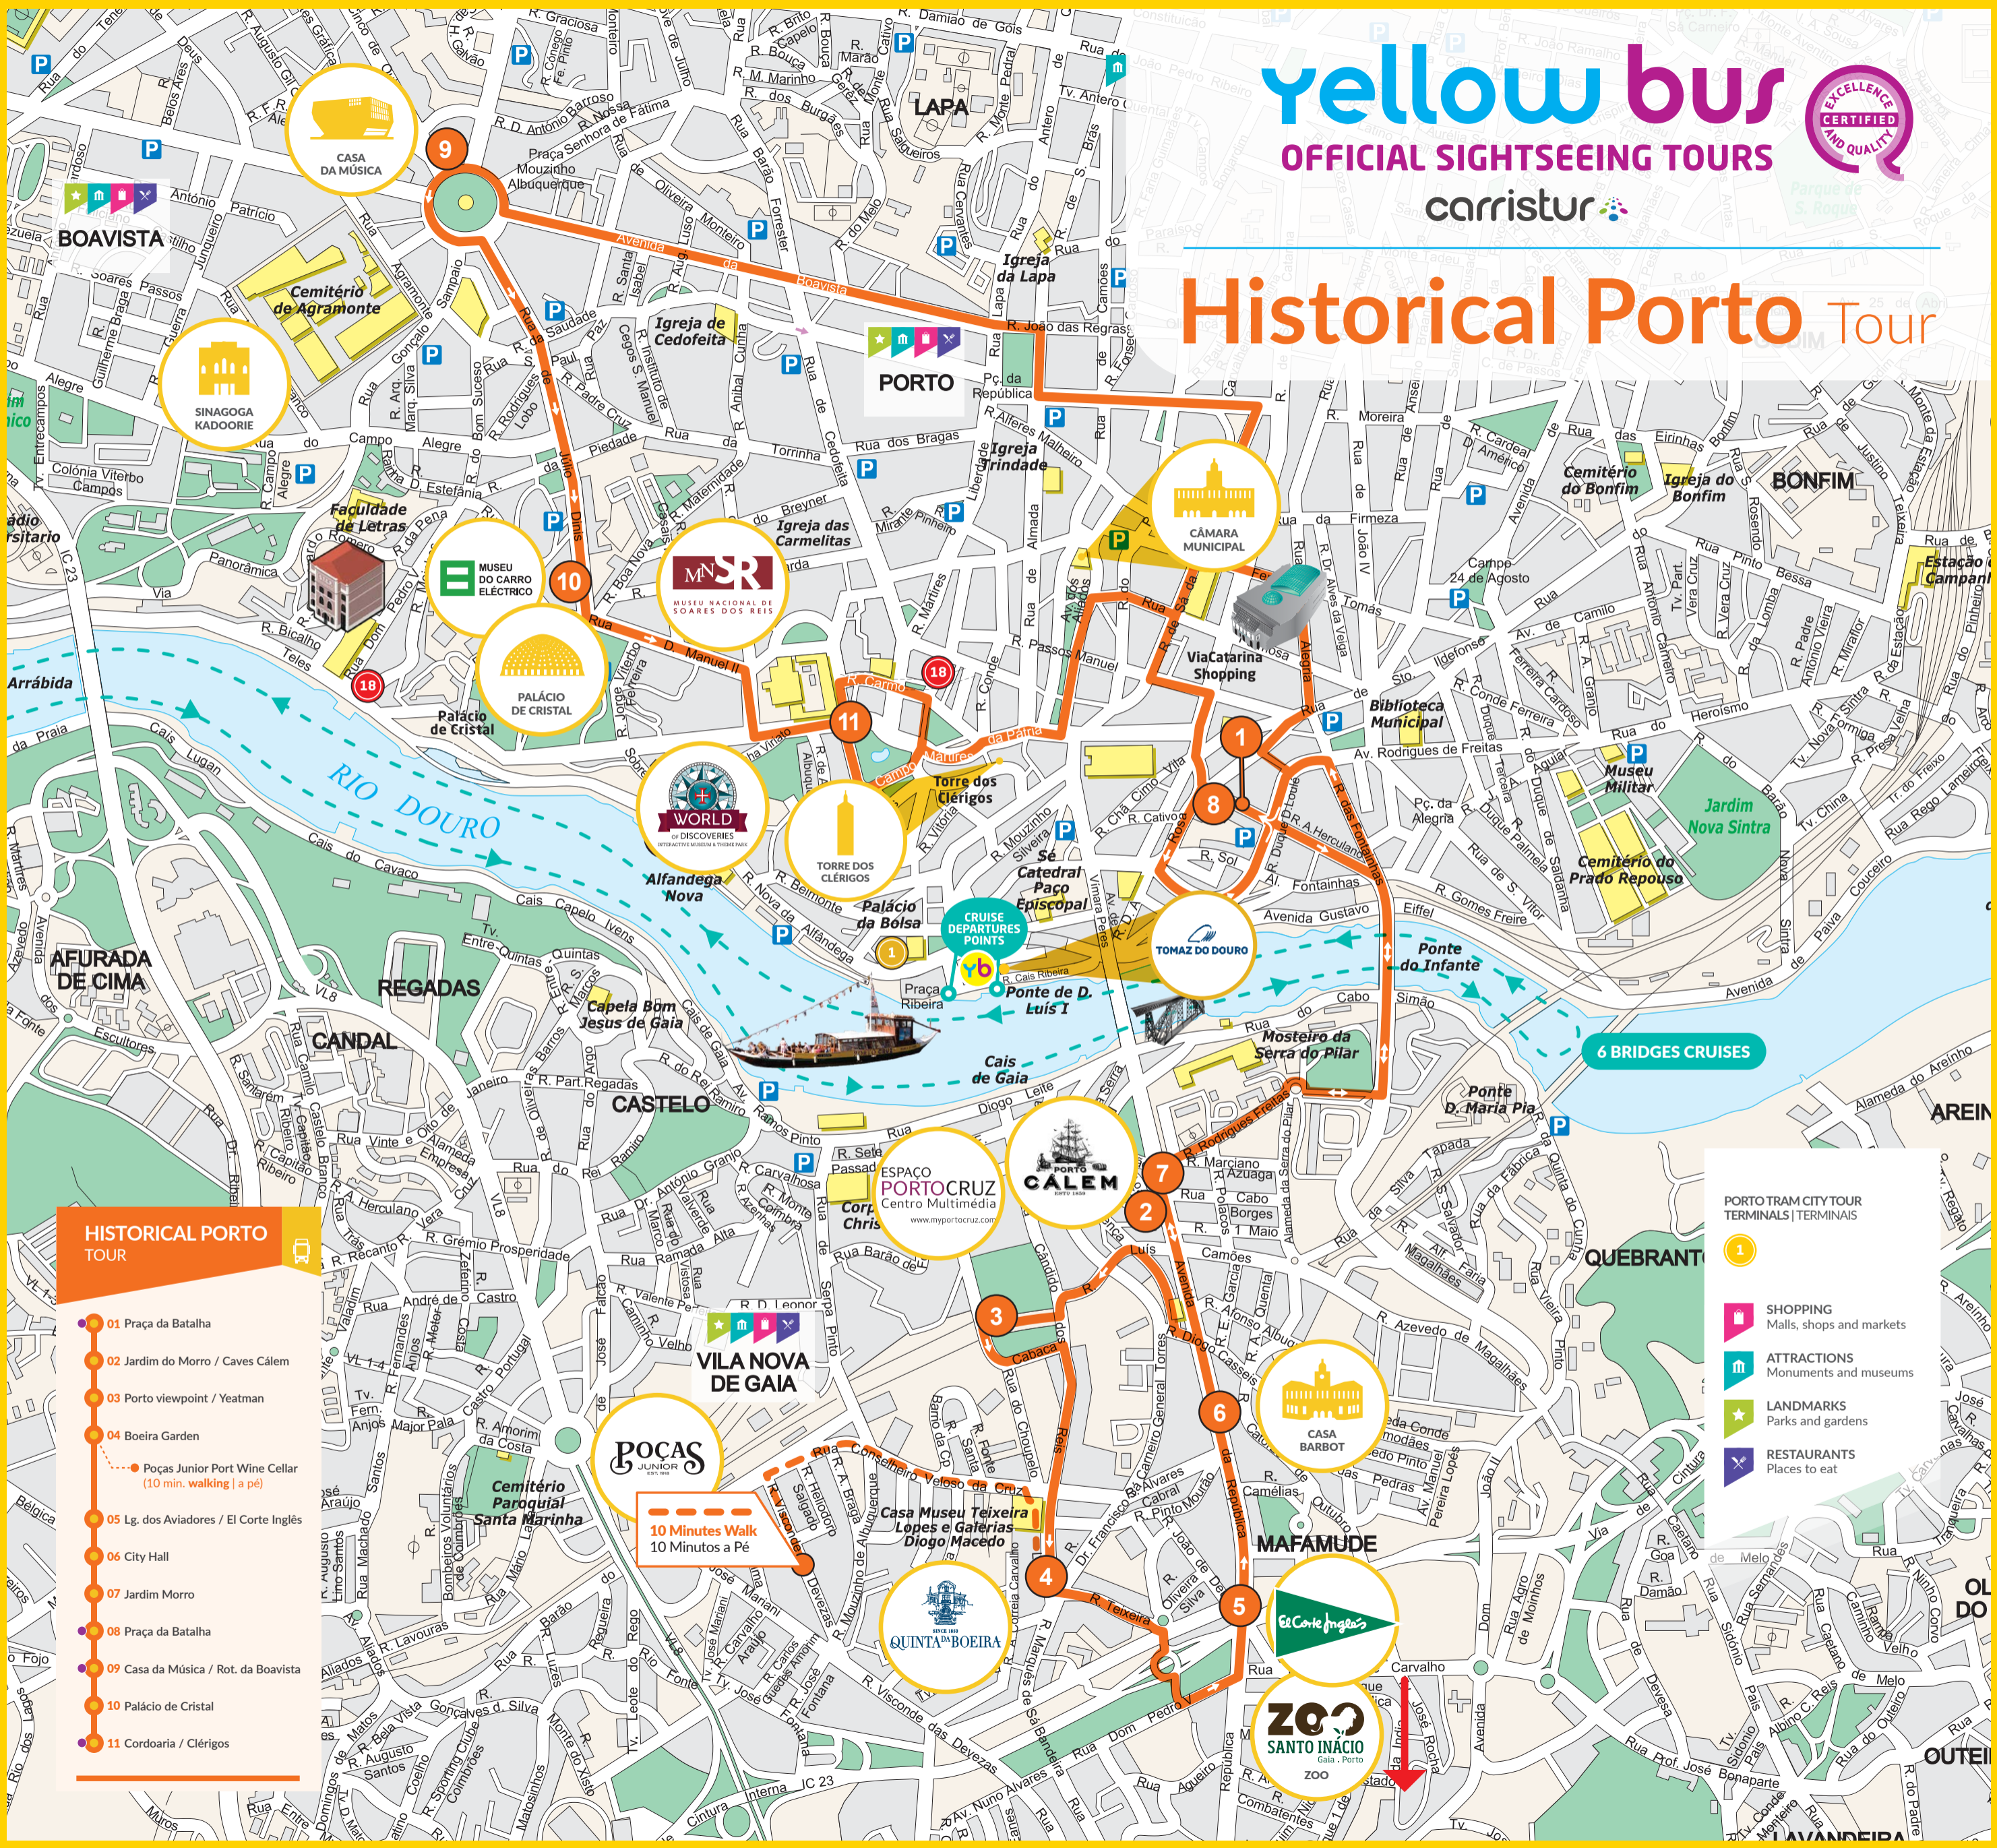

yellow bus

OFFICIAL SIGHTSEEING TOURS

carristur

Historical Porto Tour

HISTORICAL PORTO TOUR

- 01 Praça da Batalha
- 02 Jardim do Morro / Caves Calem
- 03 Porto viewpoint / Yeatman
- 04 Boeira Garden
- 05 Lg. dos Aviadores / El Corte Inglés
- 06 City Hall
- 07 Jardim Morro
- 08 Praça da Batalha
- 09 Casa da Música / Rot. da Boavista
- 10 Palácio de Cristal
- 11 Cordoaria / Clérigos

10 Minutes Walk
10 Minutos a Pé

6 BRIDGES CRUISES

PORTO TRAM CITY TOUR
TERMINALS | TERMINAIS

- 1
- SHOPPING
Malls, shops and markets
- ATTRACTIONS
Monuments and museums
- LANDMARKS
Parks and gardens
- RESTAURANTS
Places to eat