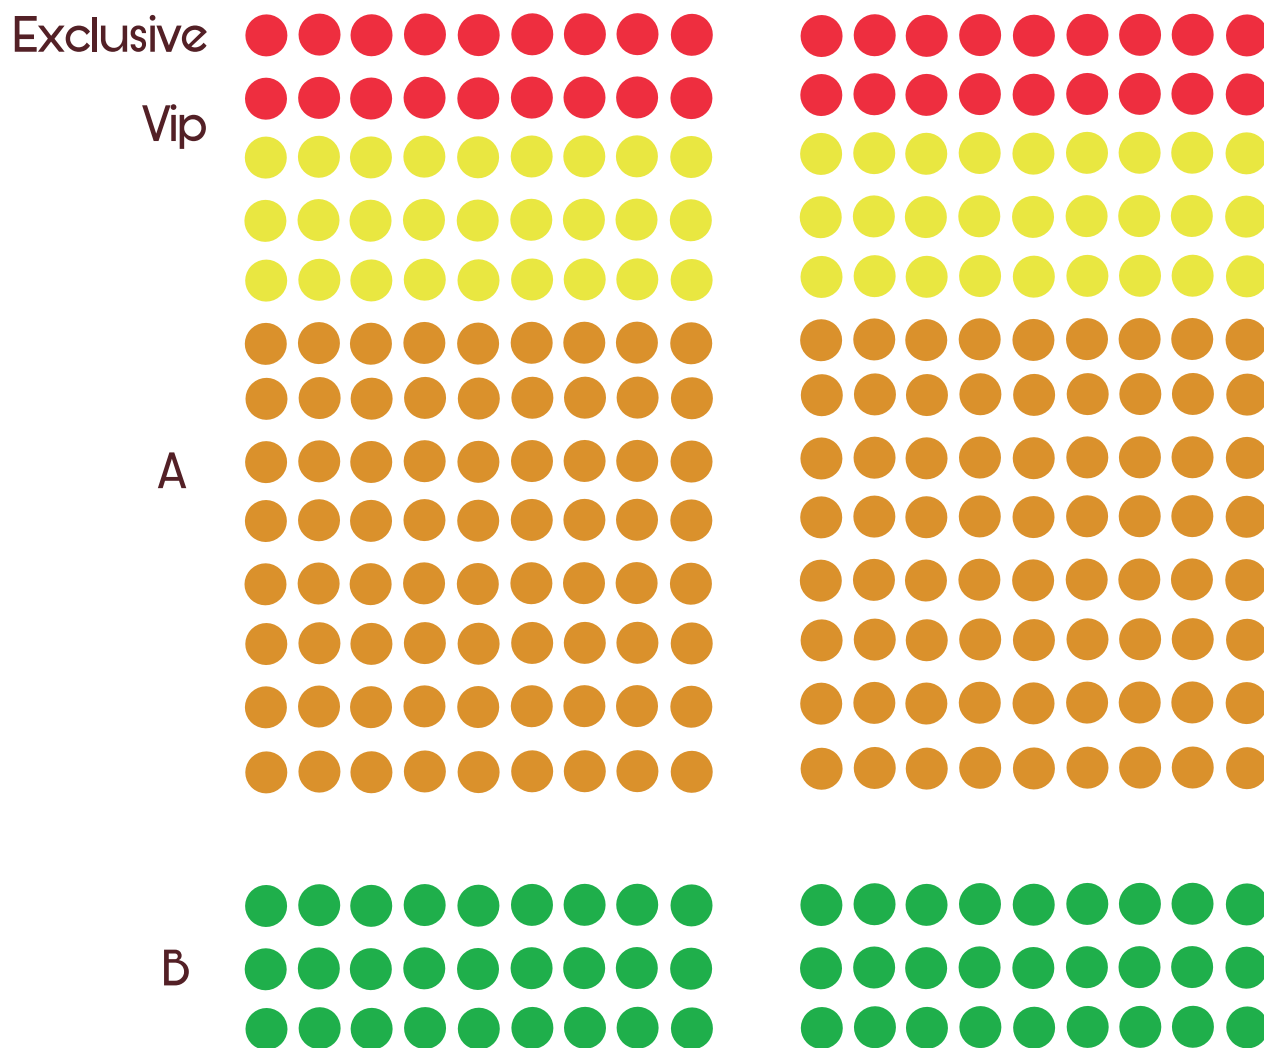

ST. PAUL'S WITHIN THE WALLS CHURCH - MAP

LEGEND

Exclusive ● Vip ● A ● B ●