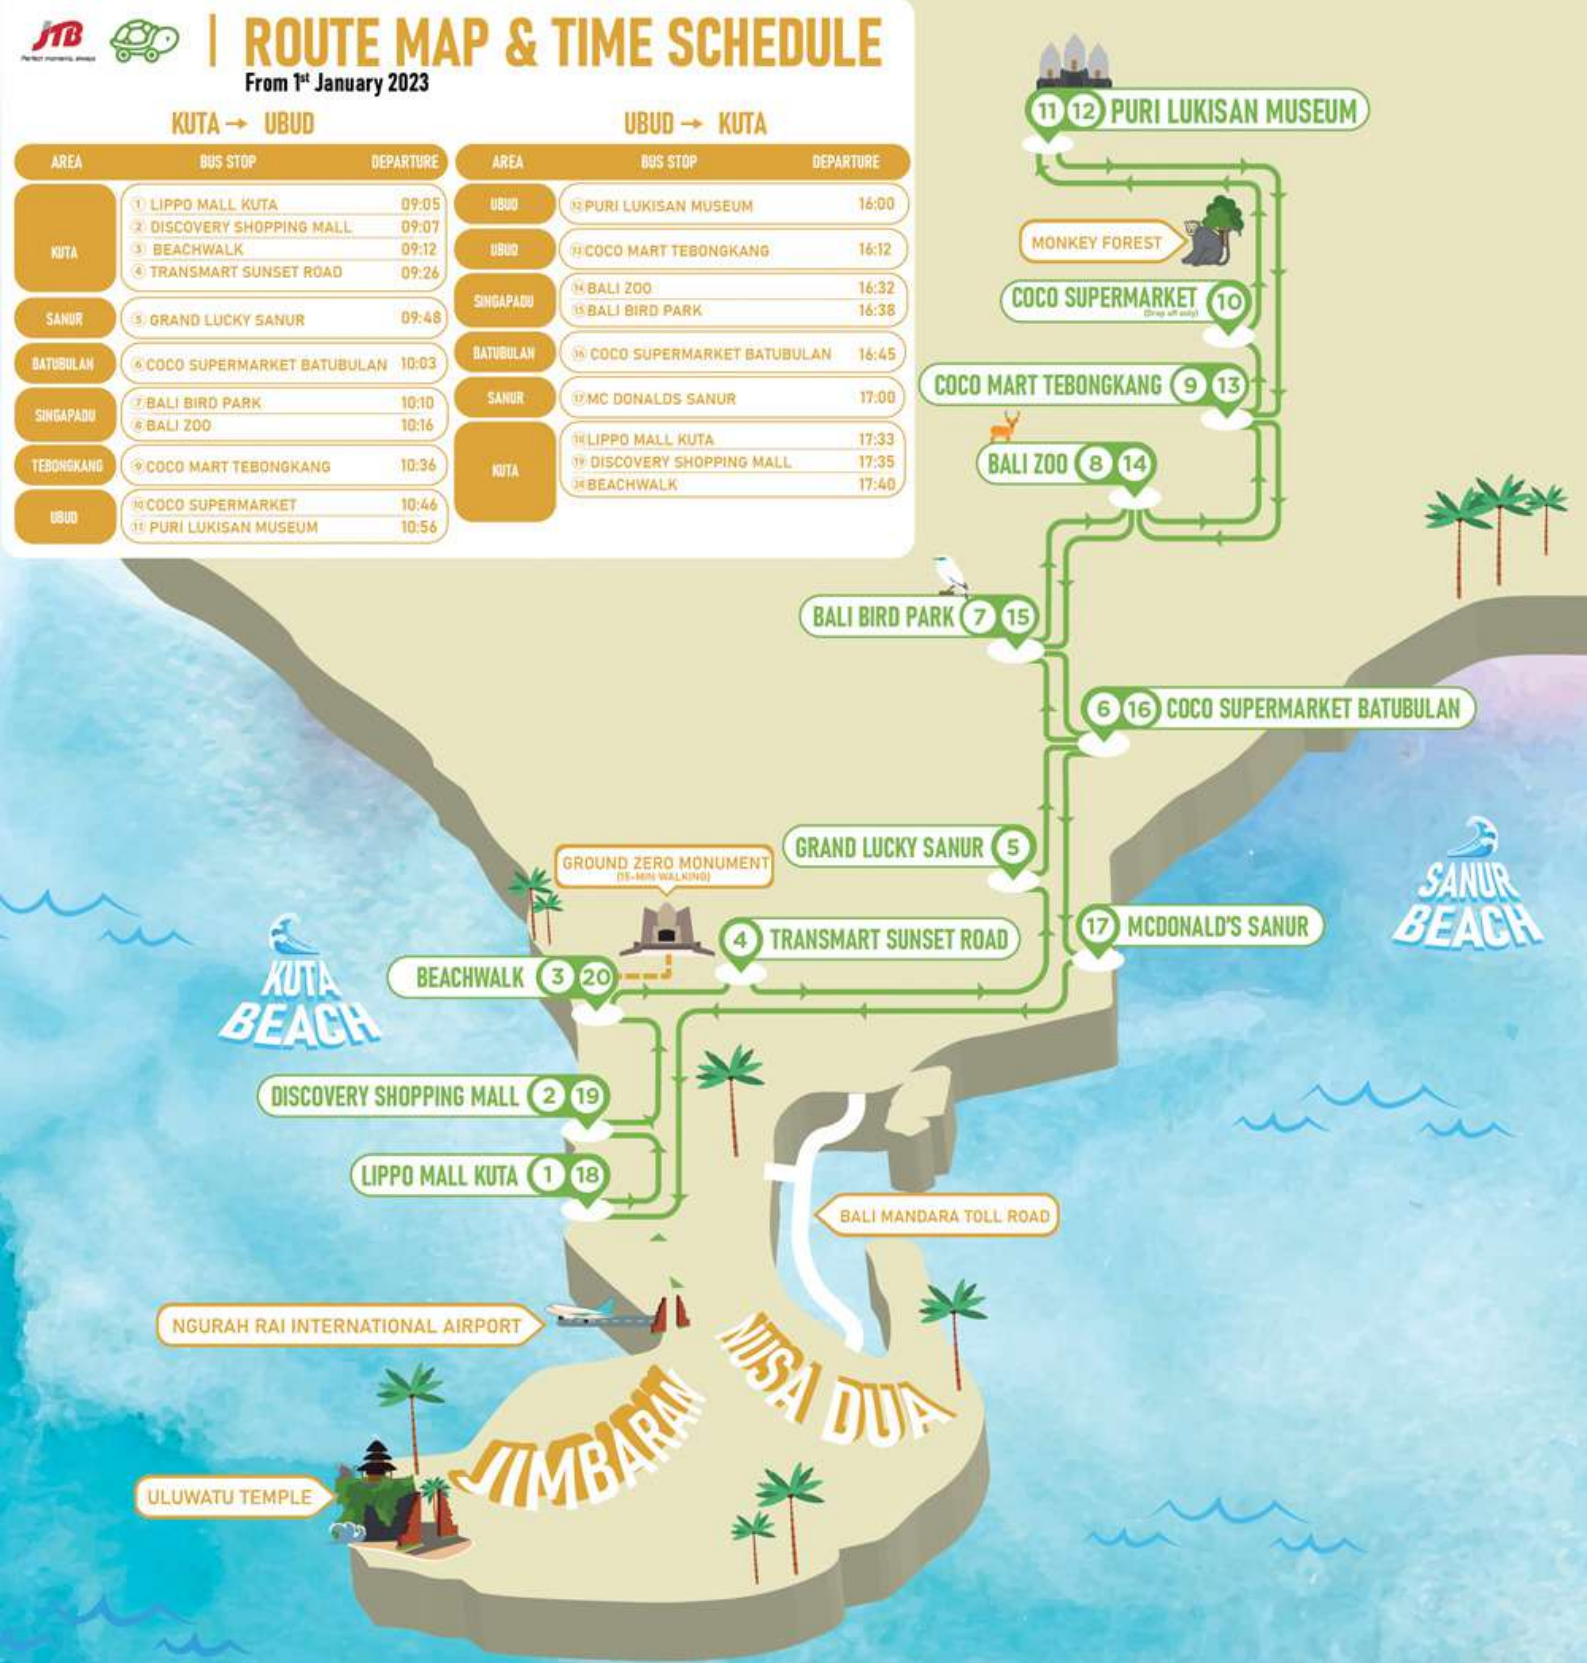

# ROUTE MAP & TIME SCHEDULE

From 1<sup>st</sup> January 2023

KUTA → UBUD			UBUD → KUTA		
AREA	BUS STOP	DEPARTURE	AREA	BUS STOP	DEPARTURE
KUTA	1 LIPPO MALL KUTA	09:05	UBUD	12 PURI LUKISAN MUSEUM	16:00
	2 DISCOVERY SHOPPING MALL	09:07		UBUD	13 COCO MART TEBONGKANG
	3 BEACHWALK	09:12	SINGAPADU		14 BALI ZOO
	4 TRANSMART SUNSET ROAD	09:26		15 BALI BIRD PARK	16:38
SANUR	5 GRAND LUCKY SANUR	09:48	BATUBULAN	16 COCO SUPERMARKET BATUBULAN	16:45
BATUBULAN	6 COCO SUPERMARKET BATUBULAN	10:03		SANUR	17 MC DONALDS SANUR
			SINGAPADU		7 BALI BIRD PARK
8 BALI ZOO	10:16	19 DISCOVERY SHOPPING MALL		17:35	
TEBONGKANG	9 COCO MART TEBONGKANG	10:36	20 BEACHWALK	17:40	
	UBUD	10 COCO SUPERMARKET	10:46		
		11 PURI LUKISAN MUSEUM	10:56		

11 12 PURI LUKISAN MUSEUM

MONKEY FOREST

10 COCO SUPERMARKET (Drop off only)

9 13 COCO MART TEBONGKANG

8 14 BALI ZOO

7 15 BALI BIRD PARK

6 16 COCO SUPERMARKET BATUBULAN

5 GRAND LUCKY SANUR

17 MCDONALD'S SANUR

3 20 BEACHWALK

4 TRANSMART SUNSET ROAD

2 19 DISCOVERY SHOPPING MALL

1 18 LIPPO MALL KUTA

NGURAH RAI INTERNATIONAL AIRPORT

BALI MANDARA TOLL ROAD

ULUWATU TEMPLE

JIMBARAN NUSA DUA

SANUR BEACH

KUTA BEACH