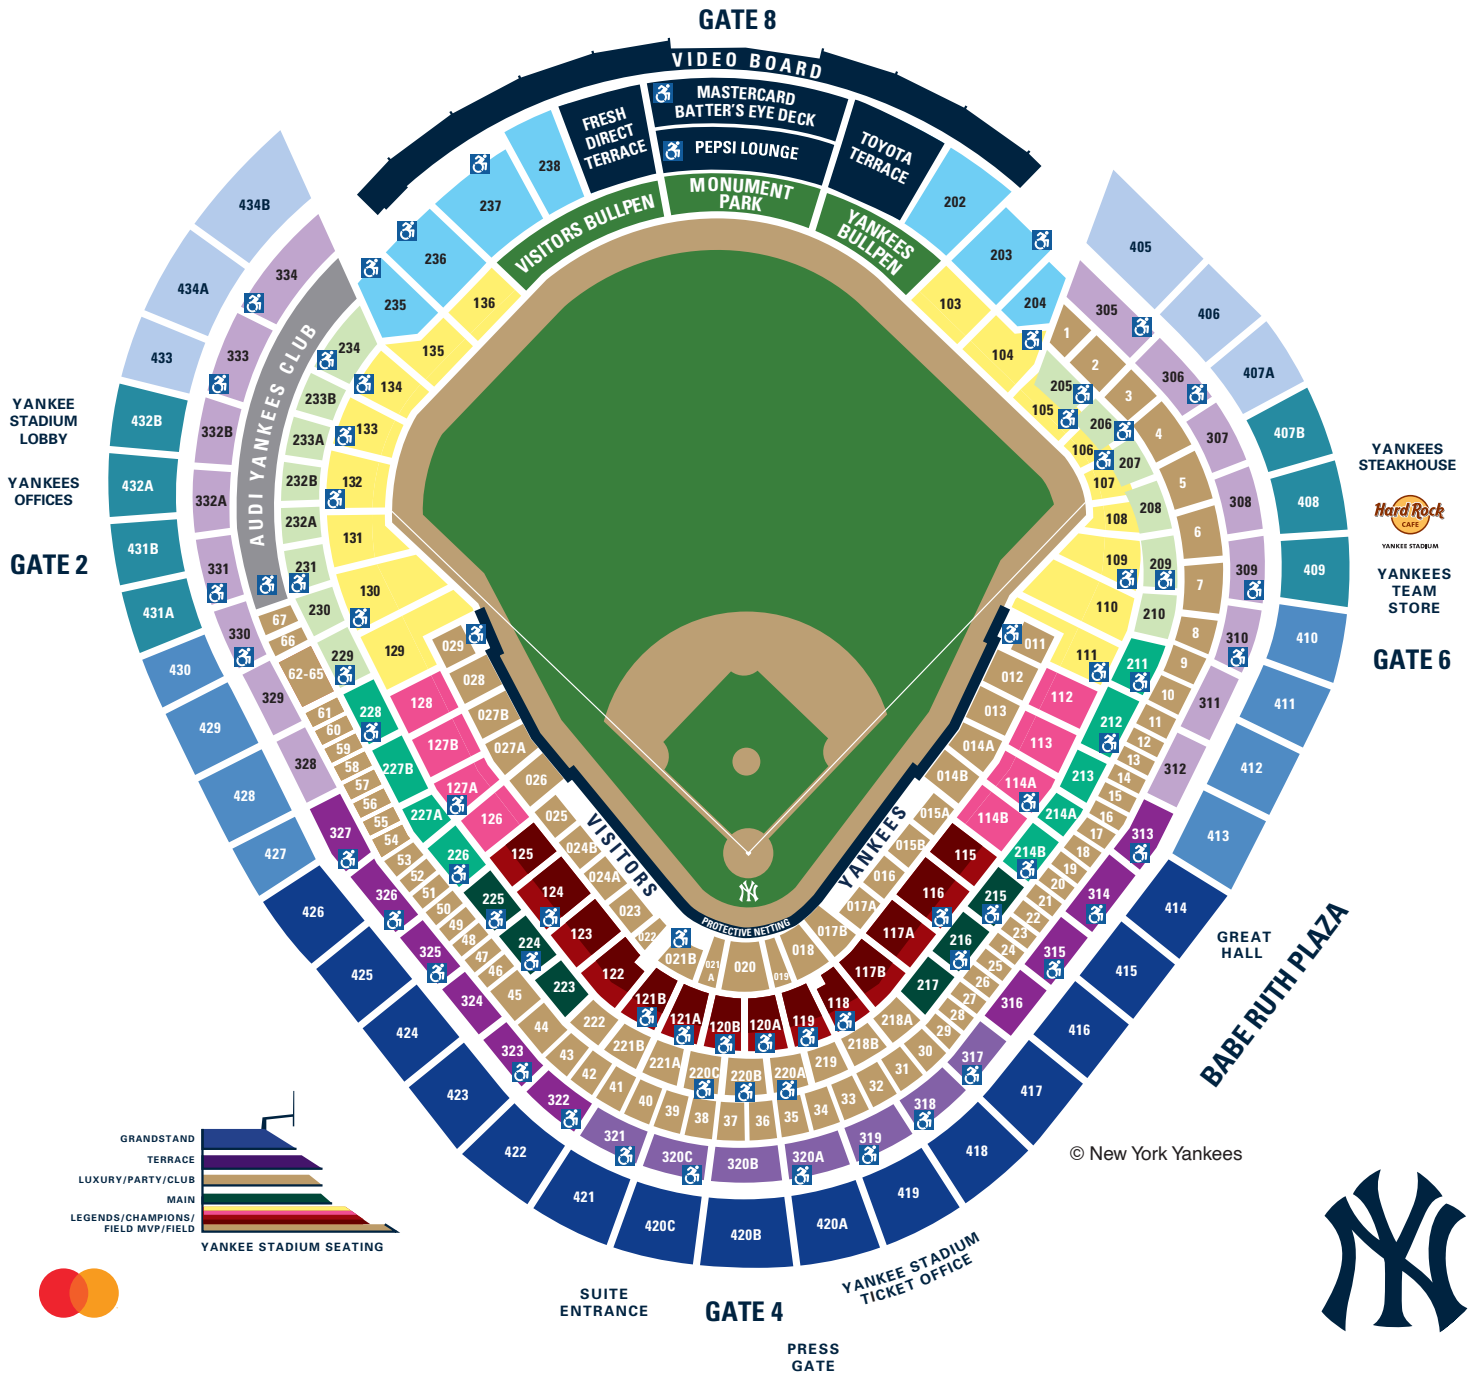

YANKEE STADIUM SEATING MAP

Please note that protective netting of varying heights is used in the Stadium from Section 011 to behind home plate to Section 029.