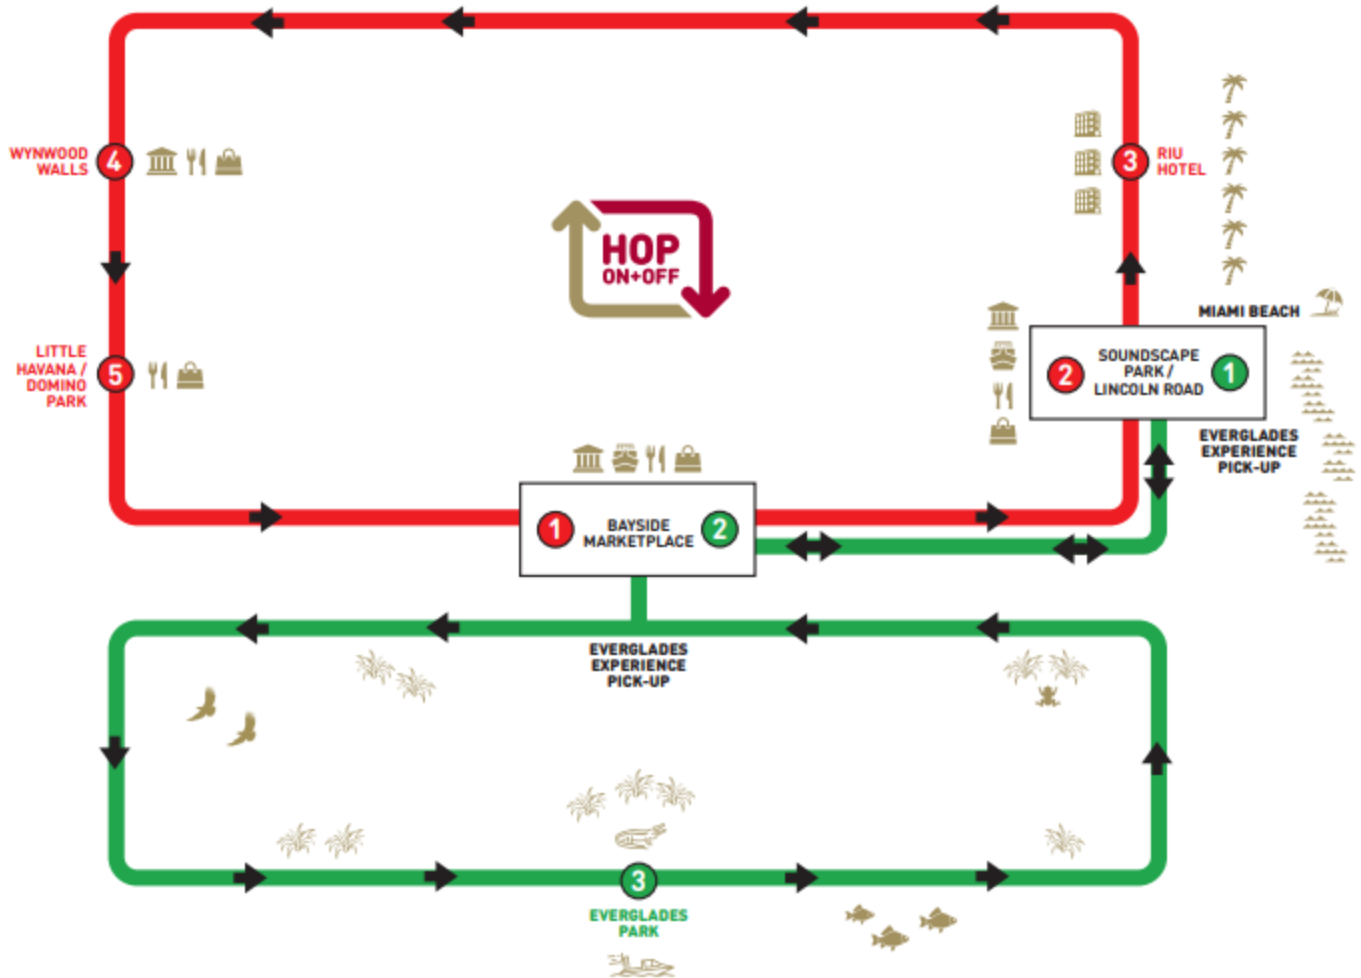

BIG HIGHLIGHTS

THINGS TO DO & SEE AT OUR STOPS!

HOP-ON DISCOVER HOP-OFF EXPLORE

KEY	Popular Shopping	Major Attractions
	Excellent Dining	Times, stops, and routes are subject to change based on traffic conditions, city-wide events, and any other events outside our control. Please download the BIG BUS APP (QR on back) or visit our website for the latest updates.
	Cruise Departures	