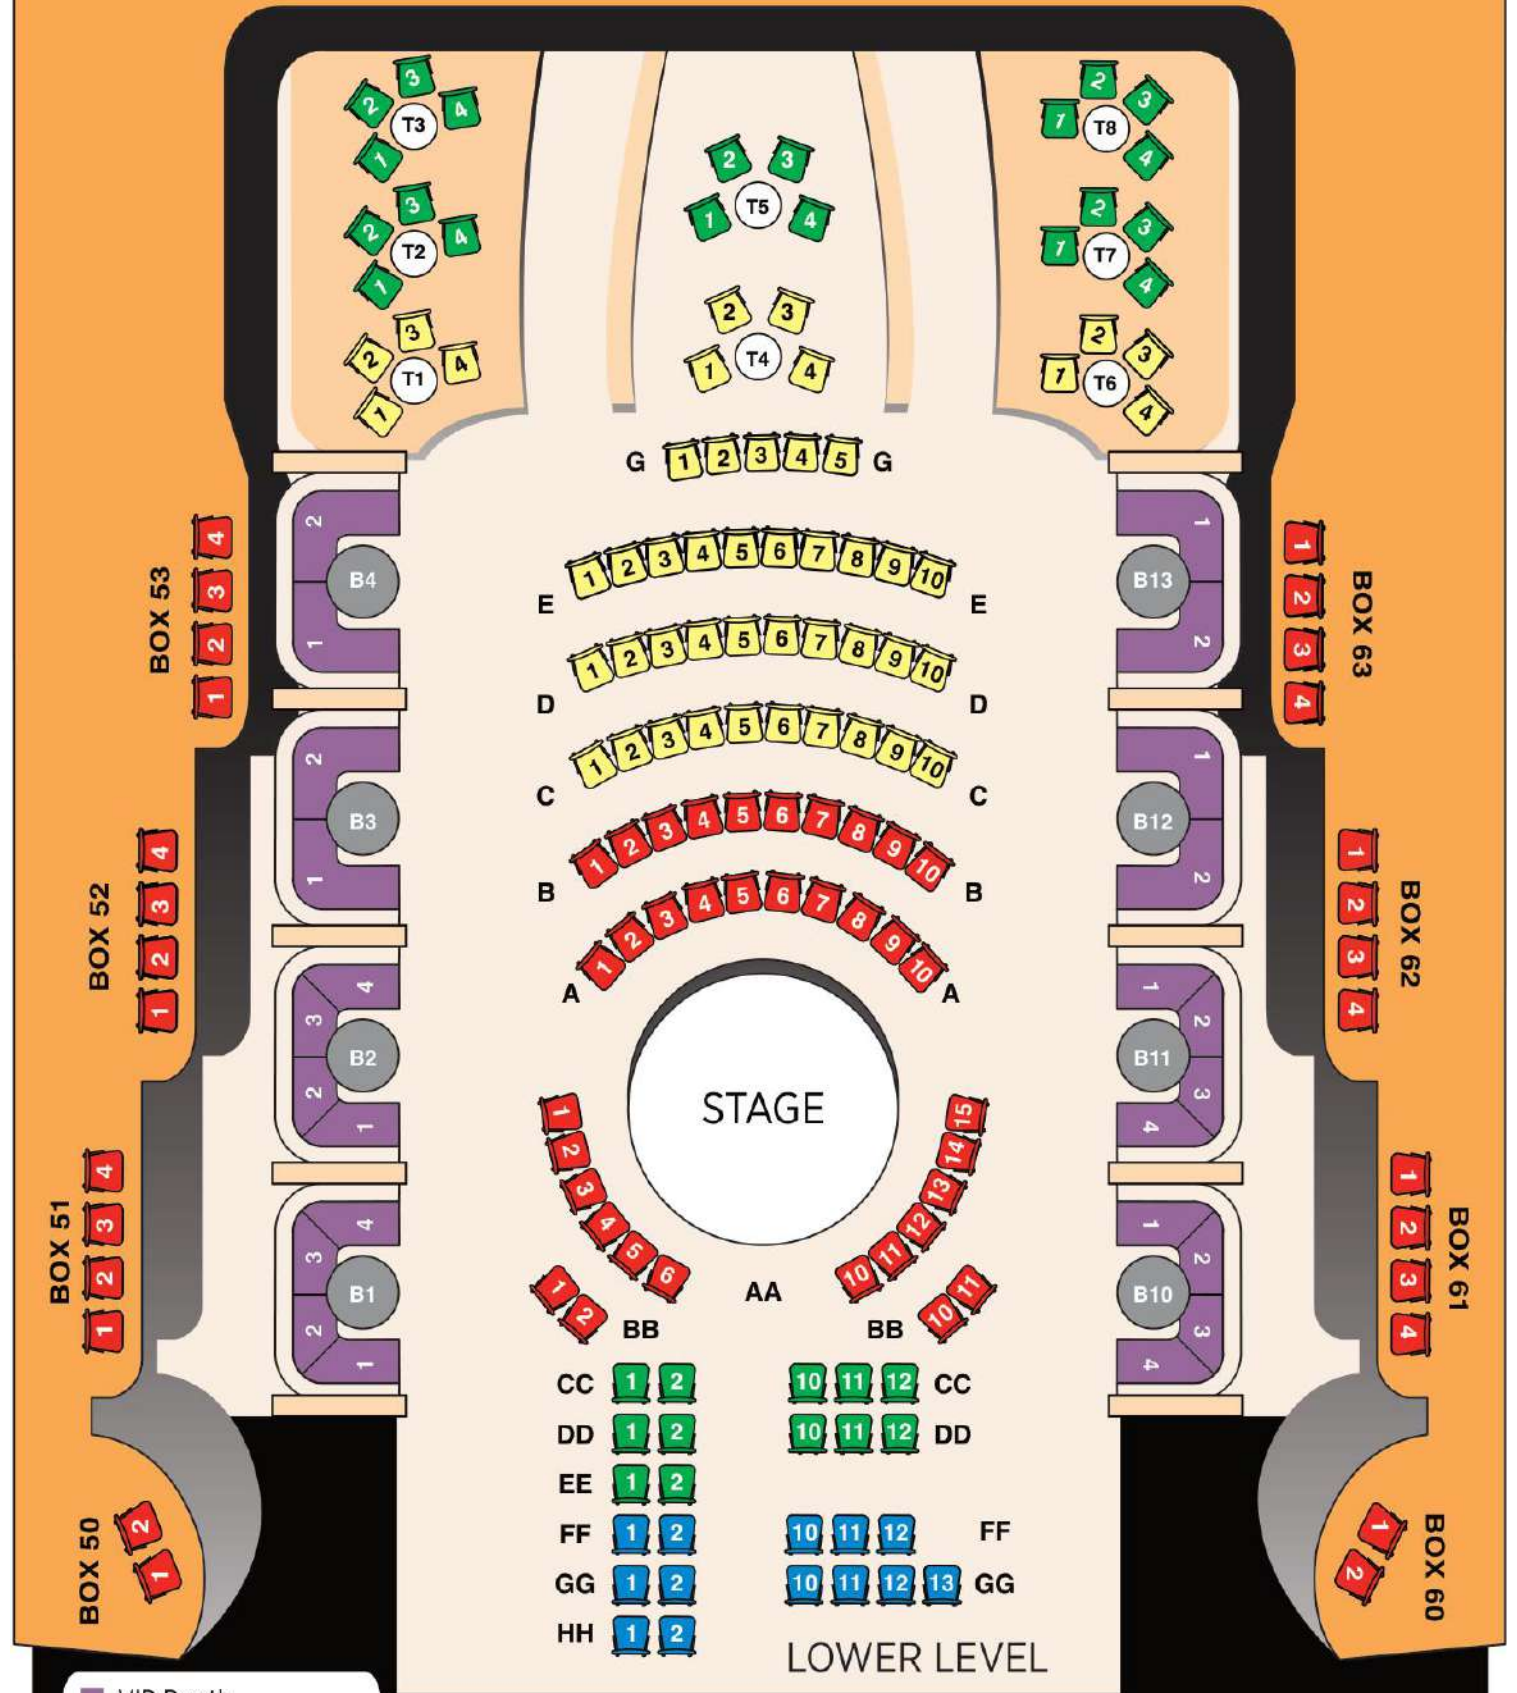

UPPER LEVEL

LOWER LEVEL

- VIP Booth
- Reactor VIP Reserve
- Rodeo-Active Reserve
- Bikini Atoll
- Fallout Shelter

SPIEGELWORLD
ATOMIC
 SALOON SHOW