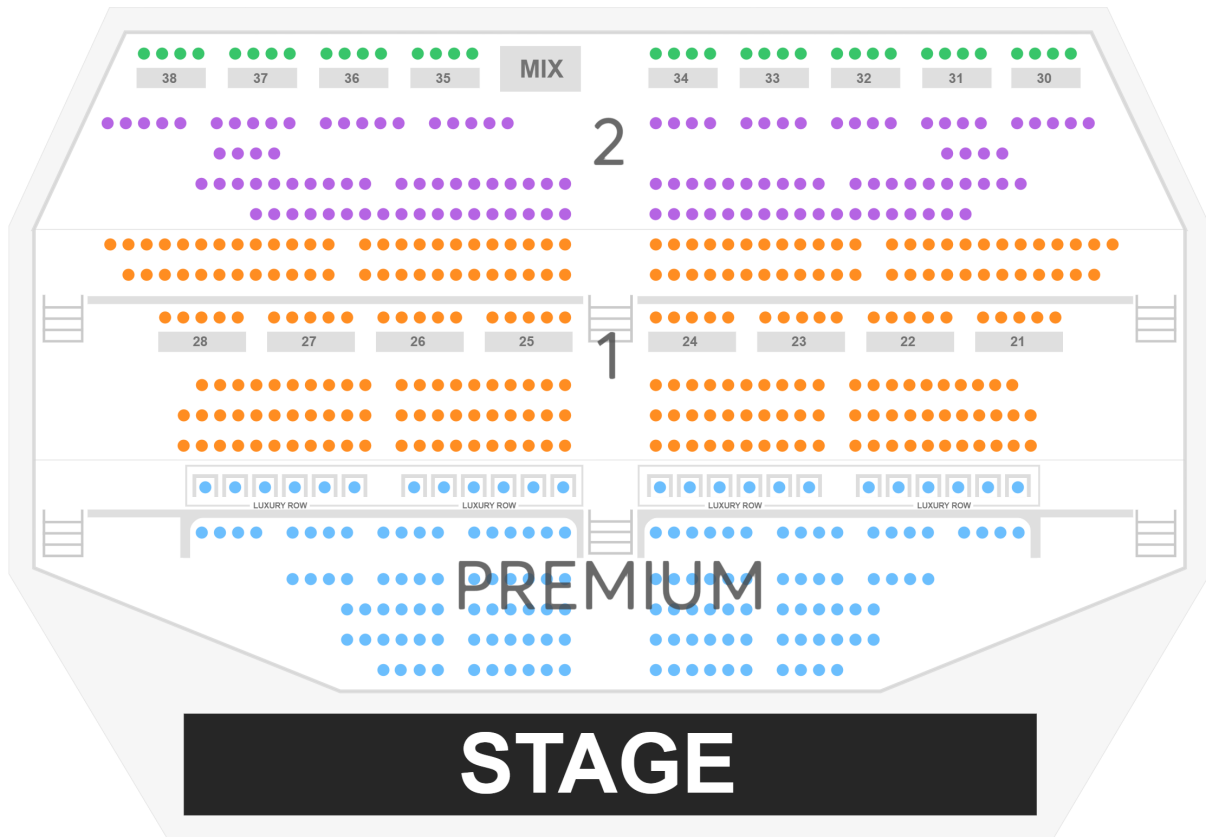

Mat Franco

Mat Franco Theater at The Linq

Price Level

- P1
- P2
- P3
- P4