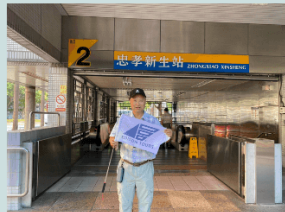

## Exit 2 捷運忠孝新生站 2號出口

### If you take taxi

Exit 2 of MRT Zhongxiao Xinsheng Station is located **right beside Zhongxiao Park**.

**Mos Burger, 7-ELEVEN and Starbucks Coffee** are nearby.

Your tour guide will be waiting for you near the exit with our company logo flag (EDISON TOURS).

### Please present the following information to the taxi driver

請帶我到捷運忠孝新生站2號出口，鄰近忠孝公園、摩斯漢堡、7-ELEVEN和星巴克。