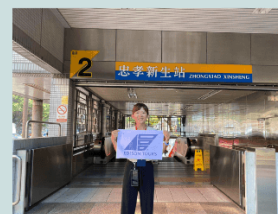

Step 3

After you pass through the ticket gate, please **turn left** and **take the escalator up to the ground level**.