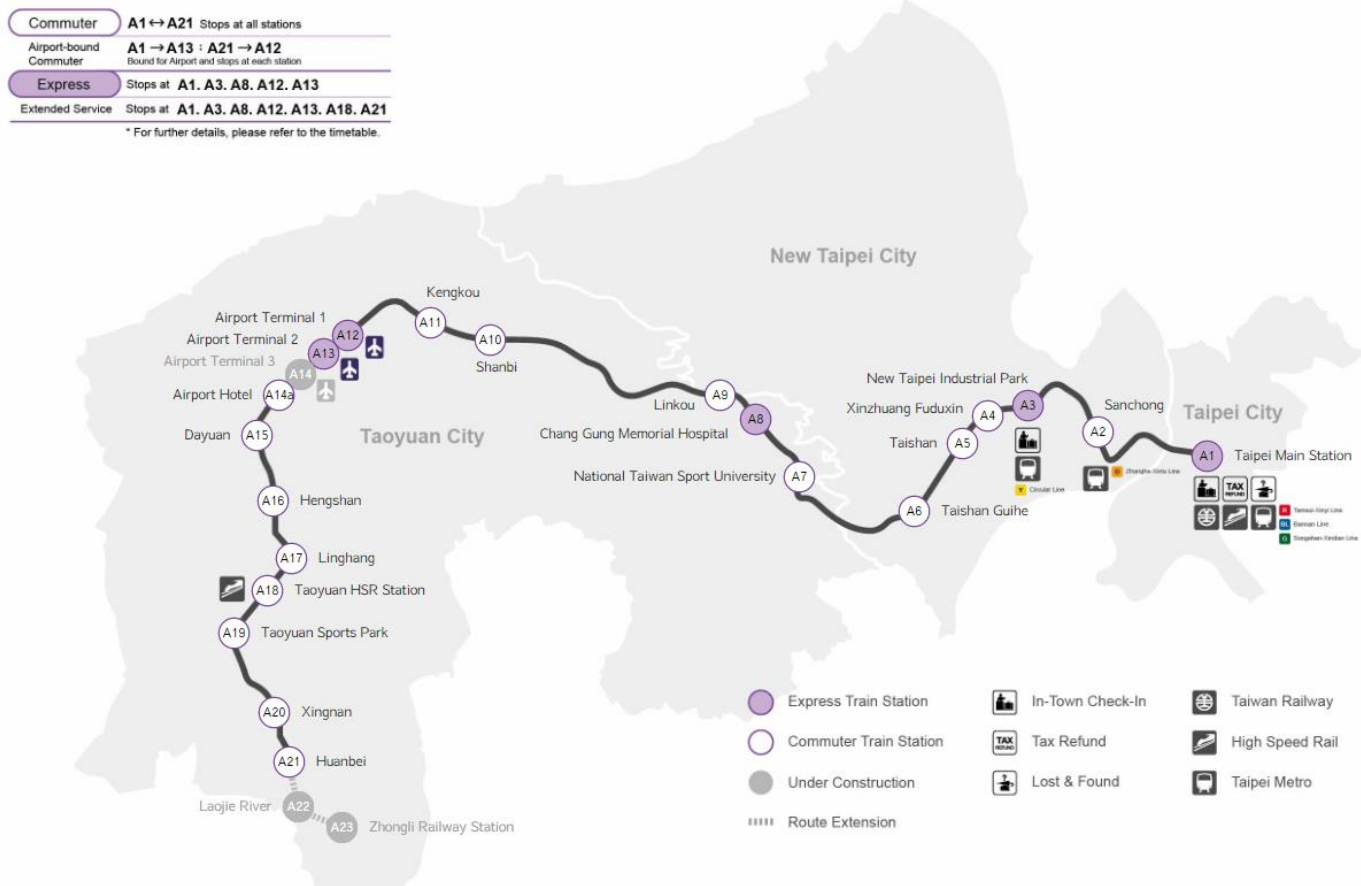

## Taoyuan Airport MRT New Information as below:

### • Express Route

Runs every 30 mins

Duration: 36 ~ 41 mins

First train departs at 5:57am (from Taoyuan Airport Terminal 2), 5:59am (from Taoyuan Airport Terminal 1)

Last train departs at 21:55pm (Taoyuan Airport Terminal 2), 21:58am (from Taoyuan Airport Terminal 1)

### • Commuter Route

Runs every 15 mins

Duration: 51 ~ 55 mins

First train departs at 6:04am (from Taoyuan Airport Terminal 2), 6:07am (from Taoyuan Airport Terminal 1)

Last train departs at 23:35pm (from Taoyuan Airport Terminal 2), 23:37pm (from Taoyuan Airport Terminal 1)